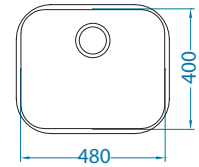

## Monarch Variant 10

Cabinet size: 600 mm  
 Bowl dimensions: 480 x 400 x 180 mm  
 Colour: GOLD, COPPER, BRONZE, ANTHRACITE

U

packaging PCS per carton/pallet  
 carton 1 / 14

## Monarch Variant 40

Cabinet size: 450 mm  
 Bowl dimensions: 340 x 400 x 180 mm  
 Colour: GOLD, COPPER, BRONZE, ANTHRACITE

U

packaging PCS per carton/pallet  
 carton 1 / 14

## Monarch Variant 110

Cabinet size: 400 mm  
 Bowl dimensions: 148 x 300 x 120 mm  
 Colour: GOLD, COPPER, BRONZE, ANTHRACITE

U

packaging PCS per carton/pallet  
 carton 1 / 15

For installation info see pages 149 and 150.