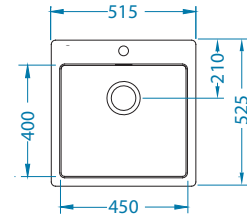

## Monarch Pure 30

Cabinet size: 500 mm  
 Bowl dimensions: 450 x 400 x 195mm  
 Colour: GOLD, COPPER, BRONZE, ANTHRACITE

F S

packaging PCS per carton/pallet  
 carton 1 / 14

For installation info see page 62