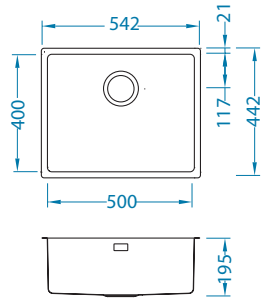

Monarch Kombino

Colour:

Monarch Kombino 10

Cabinet size: 300 mm
 Bowl dimensions: 180 x 400 x 140 mm
 Colour: GOLD, COPPER, BRONZE, ANTHRACITE

U

1120360 1120330 1122672 1122671

packaging PCS per carton/pallet
 carton 1 / 15

Monarch Kombino 50

Cabinet size: 600 mm
 Bowl dimensions: 500 x 400 x 195 mm
 Colour: GOLD, COPPER, BRONZE, ANTHRACITE

U

1120361 1120381 1122674 1122673

packaging PCS per carton/pallet
 carton 1 / 14

F S

1120902 1120903 1121283 1121284