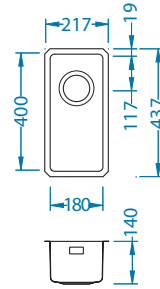

Monarch Kombino

Colour:

Monarch Kombino 10

Cabinet size: 300 mm
 Bowl dimensions: 180 x 400 x 140 mm
 Colour: GOLD, COPPER, BRONZE, ANTHRACITE

U

1120360 1120330 1122672 1122671

packaging PCS per carton/pallet
 carton 1 / 15

Monarch Kombino 50

Cabinet size: 600 mm
 Bowl dimensions: 500 x 400 x 195 mm
 Colour: GOLD, COPPER, BRONZE, ANTHRACITE

U

1120361 1120381 1122674 1122673

packaging PCS per carton/pallet
 carton 1 / 14

F S

1120902 1120903 1121283 1121284