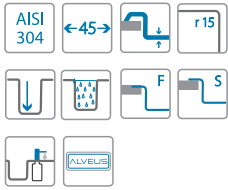

# Pure Up 40 | Pure 40

Size: 790 x 525 mm  
 Bowl dimensions: 400 x 400 x 205 mm  
 Cabinet size: 450 mm

STAINLESS STEEL

Pure Up 40

surface	code	type	waste	Ø 35 mm	installation	packaging	PCS per carton/pallet
	KMB 1123789	left	3 1/2"	2x	F / S	carton	1 / 8
	KMB 1123790	right	3 1/2"	2x	F / S	carton	1 / 8

Pure 40

surface	code	type	waste	Ø 35 mm	installation	packaging	PCS per carton/pallet
	KMB 1103610	left	3 1/2"	2x	F / S	carton	1 / 8
	KMB 1103651	right	3 1/2"	2x	F / S	carton	1 / 8

### KMB - satin bowl, brushed surface

**Installation\*:**

S

\* F - installation needs specific treatment of worktop cut-out according to sink enclosed instructions.