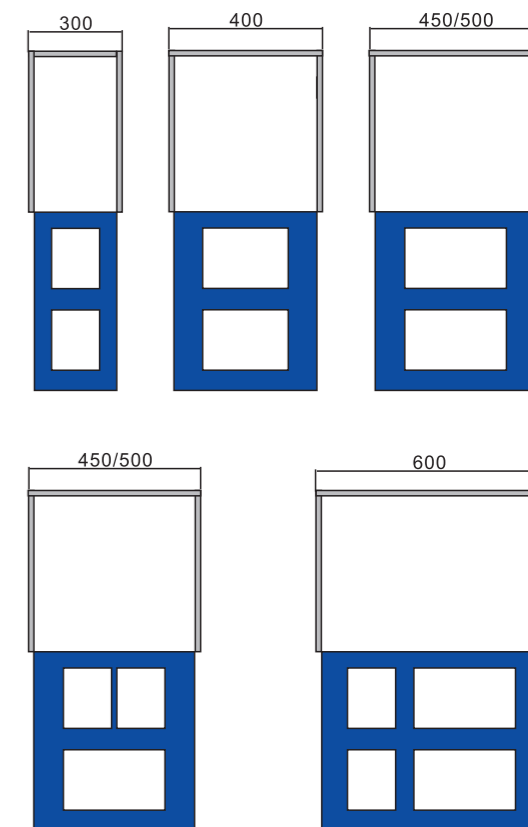

STORAGE BINS

ADVANTAGES

Clip-on two way slow motion slides, 53mm soft closing distance

FUNCTION

Garbage classification, better for environment and resource recycling

COMPONENTS

Two ways slow motion slides, high strength steel board type frame, environmental protection plastic bins

COLOR OF BINS COVER

Grey, Blue, Green, Orange

SIZE

300mm、400mm、450mm、500mm、600mm cabinet width

Code.	Cabinet Width T(MM)	W *D*H (MM) with slides	Description	
AB4107S.030A1.(^{*)})	300	264X500X460	2*10L	1Set
AB4107S.030A2.(^{*)})	300	264X500X330	2*8L	1Set
AB4107S.040A1.(^{*)})	400	364X500X460	2*20L	1Set
AB4107S.040A2.(^{*)})	400	364X500X330	2*15L	1Set
AB4108S.045A1.(^{*)})	450	414X500X460	2*24L	1Set
AB4108S.045A2.(^{*)})	450	414X500X330	2*17L	1Set
AB4109S.045A1.(^{*)})	450	414X500X460	24+2*10L	1Set
AB4109S.045A2.(^{*)})	450	414X500X330	17+2*8L	1Set
AB4108S.050A1.(^{*)})	500	464X500X460	2*24L	1Set
AB4108S.050A2.(^{*)})	500	464X500X330	2*17L	1Set
AB4109S.050A1.(^{*)})	500	464X500X460	24+2*10L	1Set
AB4109S.050A2.(^{*)})	500	464X500X330	17+2*8L	1Set
AB4110S.060A1.(^{*)})	600	564X500X460	2*24+2*10L	1Set
AB4110S.060A2.(^{*)})	600	564X500X330	2*17+2*8L	1Set