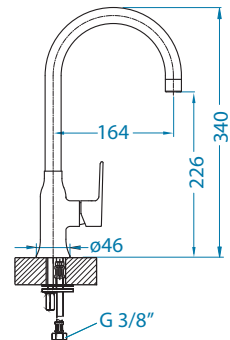

Laguna Monarch

Slim Monarch

Fluid Monarch

Oz Monarch