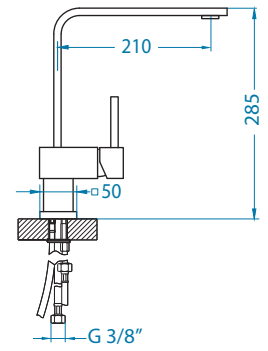

Laguna Monarch

1099125 - gold

1122125 - copper

1088537 - anthrazite

1103820 - bronze

Slim Monarch

1095004 - gold

1095005 - copper