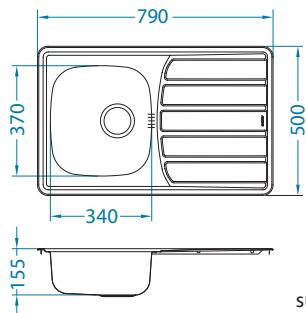

Zoom 20

Size: 790 x 500 mm
 Bowl dimensions: 340 x 370 x 155 mm
 Cabinet size: 450 mm

surface	code	type	waste	installation	packaging	PCS per carton/pallet
NAT	1098938	reversible	3 1/2"	I	sleeve	0 / 32
LEI	1098939	reversible	3 1/2"	I	sleeve	0 / 32

Size: 860 x 500 mm
 Bowl dimensions: 340 x 370 x 155 mm
 Cabinet size: 450 mm

surface	code	type	waste	installation	packaging	PCS per carton/pallet
NAT	1098773	reversible	3 1/2"	I	sleeve	0 / 32
LEI	1098842	reversible	3 1/2"	I	sleeve	0 / 32