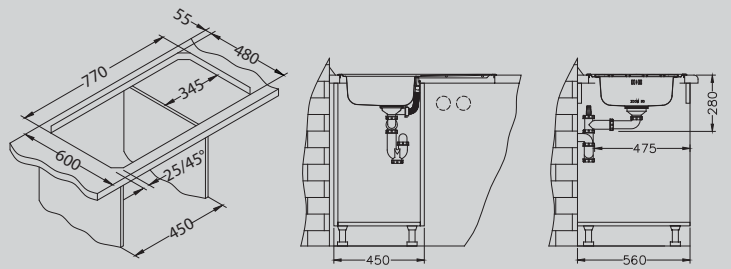

Installation: