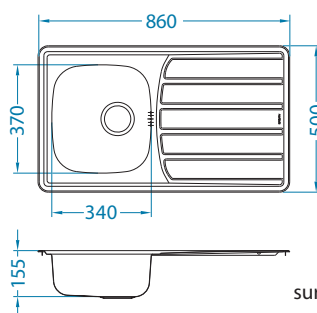

Zoom 20

Size: 790 x 500 mm
 Bowl dimensions: 340 x 370 x 155 mm
 Cabinet size: 450 mm

surface	code	type	waste	installation	packaging	PCS per carton/pallet
NAT	1098938	reversible	3 1/2"	I	sleeve	0 / 32
LEI	1098939	reversible	3 1/2"	I	sleeve	0 / 32

Size: 860 x 500 mm
 Bowl dimensions: 340 x 370 x 155 mm
 Cabinet size: 450 mm

surface	code	type	waste	installation	packaging	PCS per carton/pallet
NAT	1098773	reversible	3 1/2"	I	sleeve	0 / 32
LEI	1098842	reversible	3 1/2"	I	sleeve	0 / 32