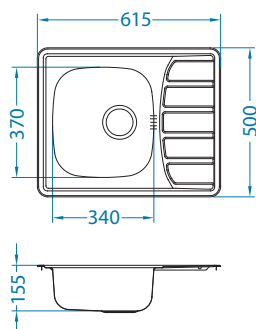

Zoom

Kitchen sinks Zoom are a great compromise of design and basic dimensions. Sinks are suitable for the kitchen cabinet of minimum width 45 cm. Depending on your needs and capabilities of your kitchen you can choose between three dimensions of contemporarily designed draining surface and two surface finishes - satin and leinen. Kitchen sink Zoom can be refined with additional functions by adding a wooden chopping board, a strainer basket and detergent dispenser.

Zoom 10

Size: 615 x 500 mm
 Bowl dimensions: 340 x 370 x 155 mm
 Cabinet size: 450 mm

surface	code	type	waste	installation	packaging	PCS per carton/pallet
NAT	1098940	reversible	3 1/2"	I	sleeve	0 / 64
LEI	1098941	reversible	3 1/2"	I	sleeve	0 / 64