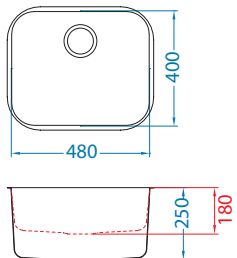

Variant 10

Size: 480 x 400 mm
 Bowl dimensions: 480 x 400 x 250 mm
 480 x 400 x 180 mm

surface	code	depth	waste	installation	packaging	PCS per carton/pallet
SAT	1009252	250 mm	3 1/2"-D*	U	PE-bag	5 / 30
SAT	1090271	180 mm	3 1/2"-D*	FS	carton	1 / 14
SAT	1042481	180 mm	3 1/2"-D*	U	PE-bag	6 / 36

D* Waste at longer bowl side

Accessories:

Chopping board
 wooden
 1016019

Detergent dispenser
 1016099

Waste
 1130534

Waste pop-up
 1127247

Waste kit
 1130551

Waste kit pop-up
 1127251

Variant 20

Size: 340 x 420 mm
 Bowl dimensions: 340 x 420 x 175 mm

surface	code	depth	waste	installation	packaging	PCS per carton/pallet
SAT	1009012	175 mm	3 1/2"	U	PE-bag	5 / 75

Accessories:

Chopping board
 wooden
 1016018