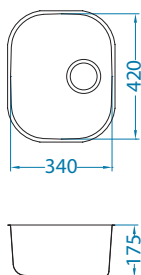

Variant 10

Size: 480 x 400 mm
 Bowl dimensions: 480 x 400 x 250 mm
 480 x 400 x 180 mm

surface	code	depth	waste	installation	packaging	PCS per carton/pallet
SAT	1009252	250 mm	3 1/2"-D*	U	PE-bag	5 / 30
SAT	1090271	180 mm	3 1/2"-D*	FS	carton	1 / 14
SAT	1042481	180 mm	3 1/2"-D*	U	PE-bag	6 / 36

D* Waste at longer bowl side

Accessories:

Chopping board
 wooden
 1016019

Detergent dispenser
 1016099

Waste
 1130534

Waste pop-up
 1127247

Waste kit
 1130551

Waste kit pop-up
 1127251

Variant 20

Size: 340 x 420 mm
 Bowl dimensions: 340 x 420 x 175 mm

surface	code	depth	waste	installation	packaging	PCS per carton/pallet
SAT	1009012	175 mm	3 1/2"	U	PE-bag	5 / 75

Accessories:

Chopping board
 wooden
 1016018