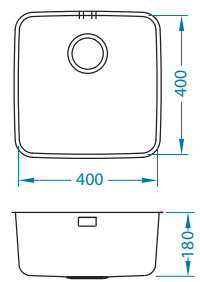

Luno 20

Size: 340 x 400 mm
 Bowl dimensions: 340 x 400 x 180 mm

surface	code	waste	installation	packaging	PCS per carton/pallet
SAT	1128740	3 1/2"	U	PE-bag	3 / 45
SAT	1131184	3 1/2"	U	carton	1 / 14

Accessories:

Chopping board wooden 1016018	Chopping board wooden 1016019	Roll-Up 1131412	Detergent dispenser 1016099	Waste 1130534	Waste pop-up 1127247	Waste kit 1130537	Waste kit pop-up 1127251

Luno 30

Size: 400 x 400 mm
 Bowl dimensions: 400 x 400 x 180 mm

Luno bowl configurations U

cabinet width 900 mm

Luno 20 - 2x

Waste kit: 1130559
Waste kit pop-up: 1127258

Luno 20+Luno 30

Waste kit: 1130559
Waste kit pop-up: 1127258

cabinet width 1000 mm

Luno 20-2x