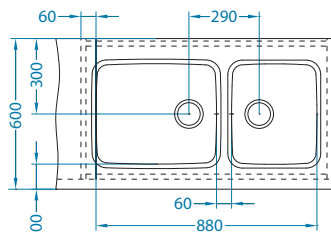

Luno 40+Luno 20