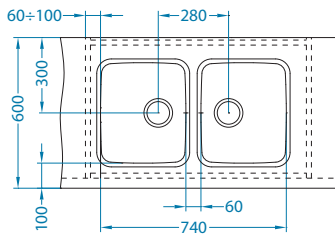

Luno 20

Size: 340 x 400 mm
 Bowl dimensions: 340 x 400 x 180 mm

surface	code	waste	installation	packaging	PCS per carton/pallet
SAT	1128740	3 1/2"	U	PE-bag	3 / 45
SAT	1131184	3 1/2"	U	carton	1 / 14

Accessories:

Chopping board wooden 1016018	Chopping board wooden 1016019	Roll-Up 1131412	Detergent dispenser 1016099	Waste 1130534	Waste pop-up 1127247	Waste kit 1130537	Waste kit pop-up 1127251

Luno 30

Size: 400 x 400 mm
 Bowl dimensions: 400 x 400 x 180 mm

surface	code	waste	installation	packaging	PCS per carton/pallet
SAT	1129251	3 1/2"	U	PE-bag	4 / 24
SAT	1131185	3 1/2"	U	carton	1 / 14

Accessories:

Chopping board wooden 1016019	Roll-Up 1131412	Detergent dispenser 1016099	Waste 1130534	Waste pop-up 1127247	Waste kit 1130537	Waste kit pop-up 1127251

Luno bowl configurations U

cabinet width 900 mm

Luno 20 - 2x

Waste kit: 1130559
Waste kit pop-up: 1127258

Luno 20+Luno 30

Waste kit: 1130559
Waste kit pop-up: 1127258

cabinet width 1000 mm

Luno 20-2x