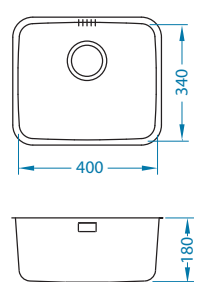

Luno 20

Size: 340 x 400 mm
 Bowl dimensions: 340 x 400 x 180 mm

surface	code	waste	installation	packaging	PCS per carton/pallet
SAT	1128740	3 1/2"	U	PE-bag	3 / 45
SAT	1131184	3 1/2"	U	carton	1 / 14

Accessories:

Chopping board wooden 1016018	Chopping board wooden 1016019	Roll-Up 1131412	Detergent dispenser 1016099	Waste 1130534	Waste pop-up 1127247	Waste kit 1130537	Waste kit pop-up 1127251

Luno 30

Size: 400 x 400 mm
 Bowl dimensions: 400 x 400 x 180 mm

Luno bowl configurations U

cabinet width 900 mm

Luno 20 - 2x

Waste kit: 1130559
Waste kit pop-up: 1127258

Luno 20+Luno 30

Waste kit: 1130559
Waste kit pop-up: 1127258

cabinet width 1000 mm

Luno 20-2x