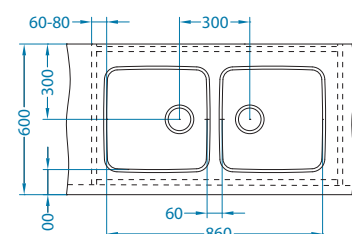

Luno bowl configurations U

cabinet width 900 mm

Waste kit: 1130559
Waste kit pop-up: 1127258

Waste kit: 1130559
Waste kit pop-up: 1127258

cabinet width 1000 mm

Waste kit: 1130559
Waste kit pop-up: 1127258

Waste kit: 1130559
Waste kit pop-up: 1127258

Luno 30-2x

Waste kit: 1130559
Waste kit pop-up: 1127258