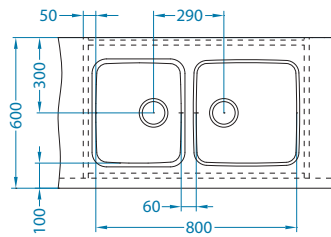

Luno 20

Size: 340 x 400 mm
 Bowl dimensions: 340 x 400 x 180 mm

surface	code	waste	installation	packaging	PCS per carton/pallet
SAT	1128740	3 1/2"	U	PE-bag	3 / 45
SAT	1131184	3 1/2"	U	carton	1 / 14

Accessories:

Chopping board wooden 1016018	Chopping board wooden 1016019	Roll-Up 1131412	Detergent dispenser 1016099	Waste 1130534	Waste pop-up 1127247	Waste kit 1130537	Waste kit pop-up 1127251

Luno 30

Size: 400 x 400 mm
 Bowl dimensions: 400 x 400 x 180 mm

Luno bowl configurations U

cabinet width 900 mm

Luno 20 - 2x

Waste kit: 1130559
Waste kit pop-up: 1127258

Luno 20+Luno 30

Waste kit: 1130559
Waste kit pop-up: 1127258

cabinet width 1000 mm

Luno 20-2x