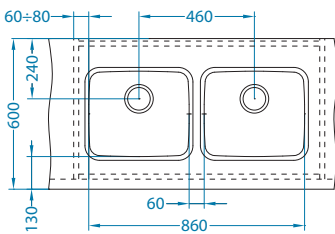

Luno 20

Size: 340 x 400 mm
 Bowl dimensions: 340 x 400 x 180 mm

surface	code	waste	installation	packaging	PCS per carton/pallet
SAT	1128740	3 1/2"	U	PE-bag	3 / 45
SAT	1131184	3 1/2"	U	carton	1 / 14

Accessories:

Chopping board wooden 1016018	Chopping board wooden 1016019	Roll-Up 1131412	Detergent dispenser 1016099	Waste 1130534	Waste pop-up 1127247	Waste kit 1130537	Waste kit pop-up 1127251

Luno 30

Size: 400 x 400 mm
 Bowl dimensions: 400 x 400 x 180 mm

Luno bowl configurations U

cabinet width 900 mm

Luno 20 - 2x

Waste kit: 1130559
Waste kit pop-up: 1127258

Luno 20+Luno 30

Waste kit: 1130559
Waste kit pop-up: 1127258

cabinet width 1000 mm

Luno 20-2x