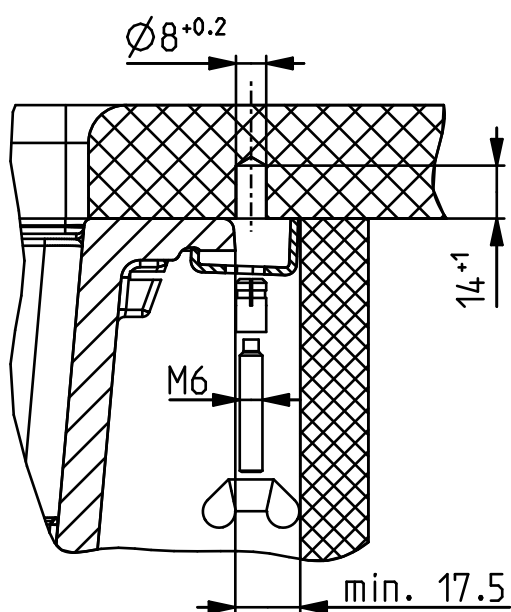

Cut-out 542x442-R10 G-I

Scale: 1:5

Format: A4

25.05.2021

1139999\_01

**ALVEUS**

Subject to modifications. Latest version is on the internet.

Use of accessories 1135533 (not included)  
 Uporaba pribora 1135533 (ni priložen)

Cut-out 502x402-R16 G-U

Scale: 1:5

Format: A4

14.12.2021

1140000\_02

**ALVEUS**

Subject to modifications. Latest version is on the internet.