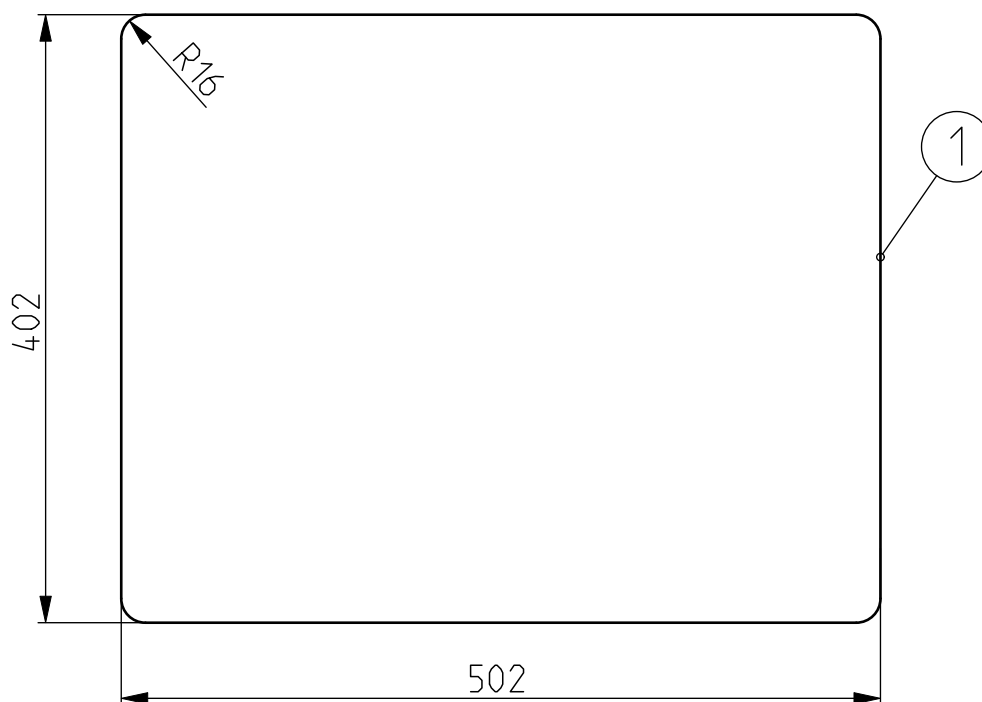

Cut-out 542x442-R10 G-I

Scale: 1:5

Format: A4

25.05.2021

1139999\_01

**ALVEUS**

Subject to modifications. Latest version is on the internet.

Use of accessories 1135533 (not included)  
 Uporaba pribora 1135533 (ni priložen)

Cut-out 502x402-R16 G-U

Scale: 1:5

Format: A4

14.12.2021

1140000\_02

**ALVEUS**

Subject to modifications. Latest version is on the internet.