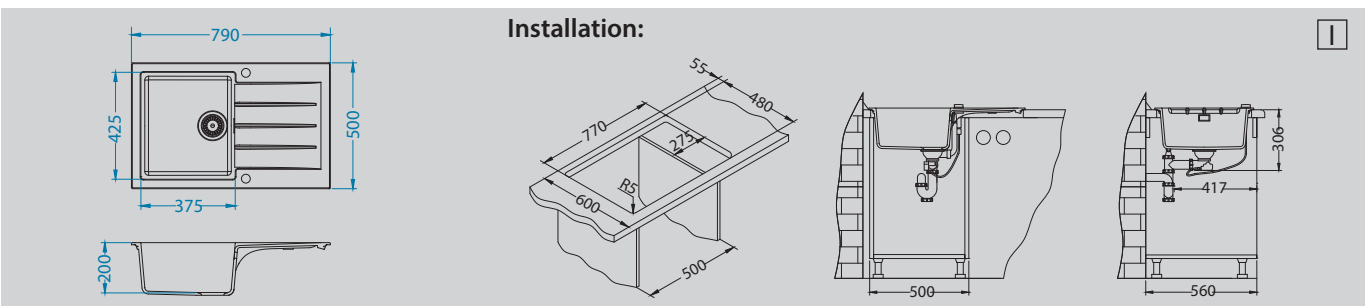

# Cadit 20

**NEW**

Size: 790 x 500 mm  
 Bowl dimensions: 375 x 425 x 200 mm  
 Cabinet size: 500 mm - I

surface	code	type	waste	Ø 35 mm	installation	packaging	PCS per carton/pallet
G11	1132022	reversible	3 1/2"	2x	I	carton	1 / 12
G81	1132025	reversible	3 1/2"	2x	I	carton	1 / 12
G22	1132023	reversible	3 1/2"	2x	I	carton	1 / 12
G55	1132024	reversible	3 1/2"	2x	I	carton	1 / 12
G91	1132026	reversible	3 1/2"	2x	I	carton	1 / 12