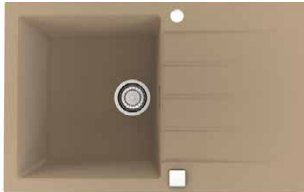

# Cadit 20

**NEW**

Size: 790 x 500 mm  
 Bowl dimensions: 375 x 425 x 200 mm  
 Cabinet size: 500 mm - I

surface	code	type	waste	Ø 35 mm	installation	packaging	PCS per carton/pallet
G11	1132022	reversible	3 1/2"	2x	I	carton	1 / 12
G81	1132025	reversible	3 1/2"	2x	I	carton	1 / 12
G22	1132023	reversible	3 1/2"	2x	I	carton	1 / 12
G55	1132024	reversible	3 1/2"	2x	I	carton	1 / 12
G91	1132026	reversible	3 1/2"	2x	I	carton	1 / 12

## Accessories:

Included	Optional				
					
<b>Waste kit pop-up</b> 1132823	<b>Chopping board wooden</b> 1133157	<b>Roll-Up</b> 1131412	<b>Siros - P</b> Pg. 219	<b>Cleo</b> Pg. 220	<b>Zina</b> Pg. 219

COMPOSITE MATERIAL