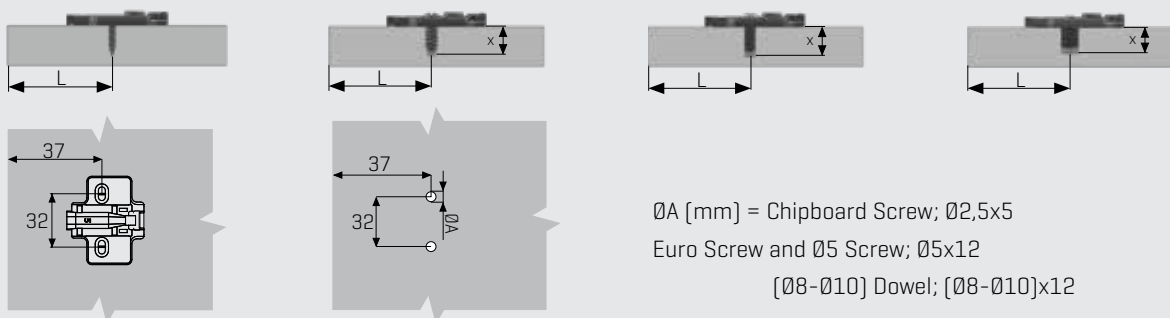

### Master Track Mounting Plate

- Malzeme : Steel
- Finish : Nickel
- Packaging: 125 Pieces

Master Track Mounting Plate <b>5 mm</b>	
DEFINITION	CODE
Master Track Mounting Plate	10265851
Master Track Mounting Plate Ø8 Dowel	10265852
Master Track Mounting Plate Ø10 Dowel	10265853
Master Track Mounting Plate 6,3x10 Euro Screw	10265855
Master Track Mounting Plate 6,3x12 Euro Screw	10265858
Master Track Mounting Plate 6,3x14 Euro Screw	10265854
Master Track Mounting Plate Ø5x11,5 Dowel	10265857

Master Track Mounting Plate <b>7 mm</b>	
DEFINITION	CODE
Master Track Mounting Plate	10265871
Master Track Mounting Plate Ø8 Dowel	10265872
Master Track Mounting Plate Ø10 Dowel	10265873
Master Track Mounting Plate 6,3x10 Euro Screw	10265875
Master Track Mounting Plate 6,3x12 Euro Screw	10265878
Master Track Mounting Plate 6,3x14 Euro Screw	10265874
Master Track Mounting Plate Ø5x11,5 Dowel	10265877

Master Track Mounting Plate <b>9 mm</b>	
DEFINITION	CODE
Master Track Mounting Plate	10265891
Master Track Mounting Plate Ø8 Dowel	10265892
Invo Plus/Master Track Mounting Plate Ø10 Dowel	10265893
Master Track Mounting Plate 6,3x10 Euro Screw	10265895
Master Track Mounting Plate 6,3x12 Euro Screw	10265898
Master Track Mounting Plate 6,3x14 Euro Screw	10265894
Master Track Mounting Plate Ø5x11,5 Dowel	10265897

### Dimensions